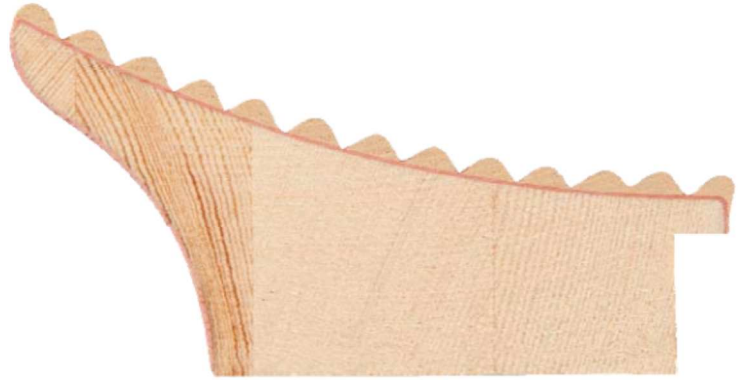

100x60 MM

98080
GOUD
DORE
GOLD
100x60 MM

98085
ZILVER
ARGENT
SILBER
100x60 MM